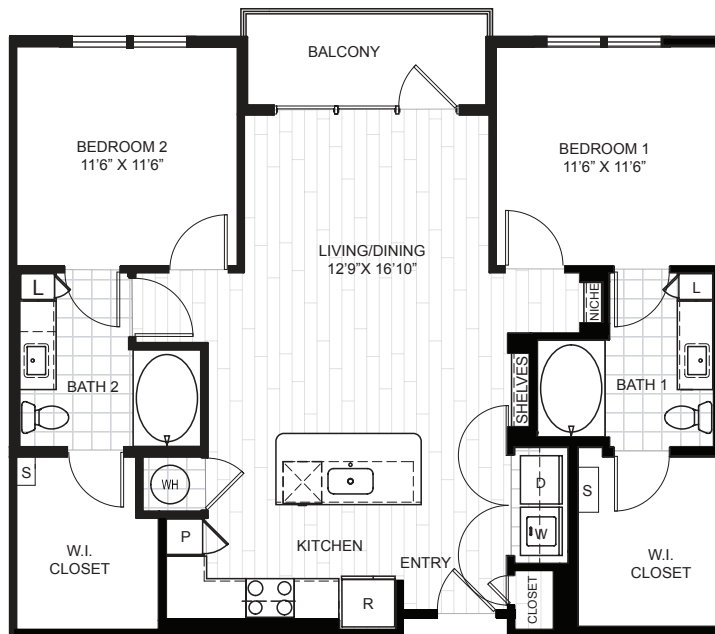

B2

2 BED / 2 BATH

1126

SQ. FT.

B2 Square Footage: 1,159
2/2

B2.1 Square Footage: 1,126

B2-A Square Footage: 1,159

	5720 Carnegie Blvd Charlotte, NC 28209
	704.893.4389 www.allurecharlotte.com